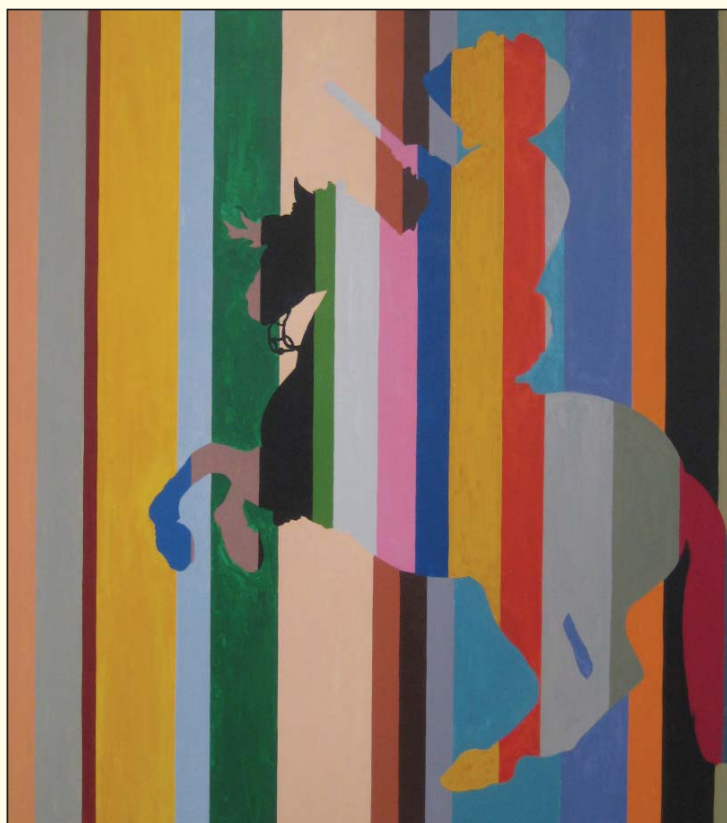

KEVIN BEAN

PAINTINGS: I AM A GROUP SHOW

Winter Light, 2002, oil on canvas, 60 x 50"

"Velazquez Abstraction", 2007, oil on canvas, 60" x 56".

Large Geometric, 2007, oil on canvas, 70 x 76"

George Washington, 2006, oil on canvas, 70 x 76"