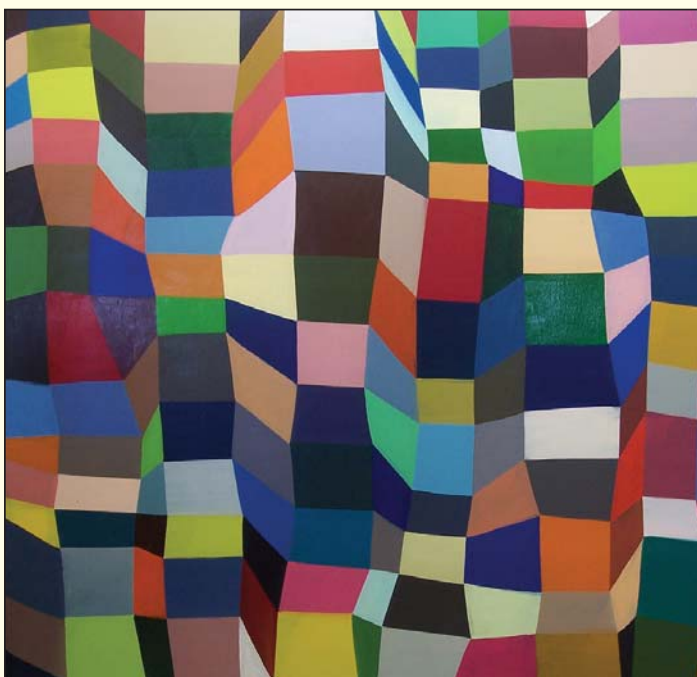

KEVIN BEAN

PAINTINGS: I AM A GROUP SHOW

Winter Light, 2002, oil on canvas, 60 x 50"

"Velazquez Abstraction", 2007, oil on canvas, 60" x 56".

Large Geometric, 2007, oil on canvas, 70 x 76"

George Washington, 2006, oil on canvas, 70 x 76"